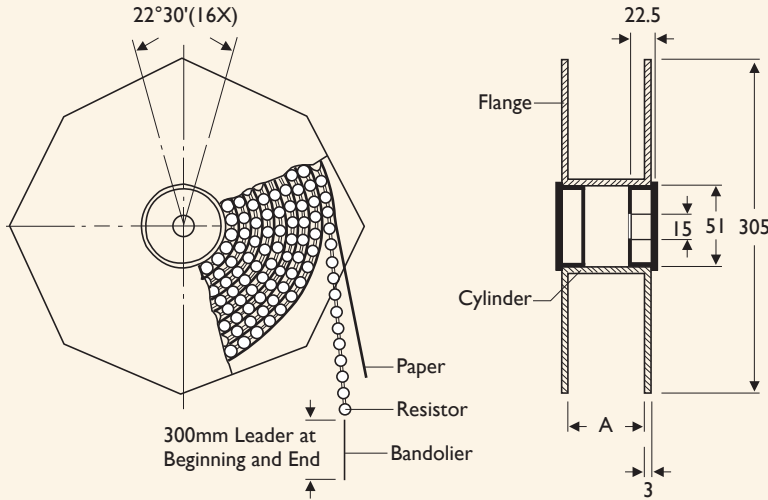

GENERAL INFORMATION

PACKING METHODS

The resistors are supplied on bandolier; either 1,000 resistors in ammpack or 5,000 resistors on reel.

Bandolier for Axial Leads

STYLE		DIMENSIONS					Unit: mm
Normal	Miniature	a	A ⁽¹⁾	B ₁ - B ₂ (Max)	S (Spacing)	T (Max. Deviation of Spacing)	
TYPE-12	TYPE25S / 204	6±0.5	52.4±1.5	1.2	5		
			26.0±1.5	1			
TYPE-25	TYPE50S / 207	6±0.5	52.4±1.5	1.2	5		
			26.0±1.5	1			
TYPE-50	TYPE1WS	6±0.5	52.4±1.5	1.2	5	1mm Per 10 Spacings, 0.5mm Per 5 Spacings	
TYPE100	TYPE2WS	6±0.5	73.0±1.5	1.5	5		
TYPE200	TYPE3WS	6±0.5	73.0±1.5	1.5	10		
KNP300	KNP5WS		52.4±1.5	1.2			
RSF300	RSF5WS	6±0.5	91.0±1.5	1.5	10		
RSF500 / KNP500	KNP7WS						

Note: 1. Optional please refer to table "Exception"

EXCEPTION

Unit: mm

SERIES	POWER RATING	STANDARD LEAD LENGTH	MINIATURE LEAD LENGTH
RSF	3WM, 5SS	73	52.4
KNP / NKN / FKN	3W, 4W, 5WS	73	52.4
RSF / KNP / NKN / FKN	5W, 7W on T/R	91	-

TAPE ON REEL PACKING

Bandoliers can be reeled; dimension may differ with type.

TAPE ON BOX PACKING

Bandoliers may also be supplied in a cardboard box ("ammopack").

"Ammopack" is an abbreviation of "ammunition packing".
The dimensions of A-B-C vary with type and quantity.