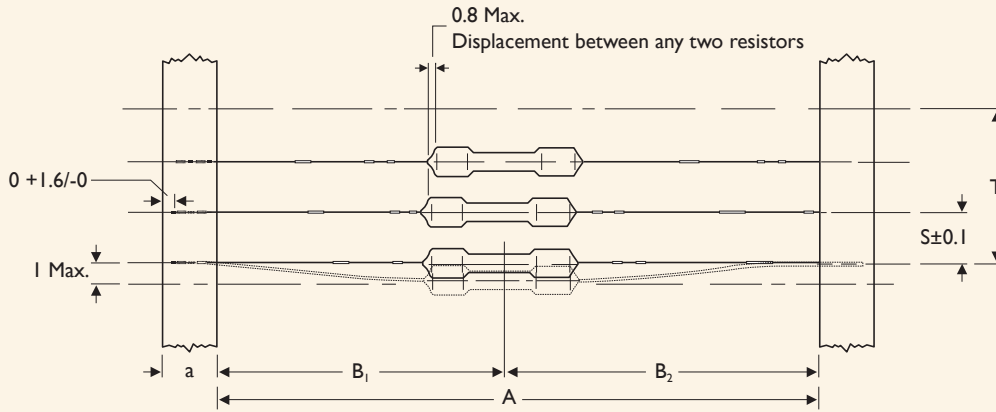

GENERAL INFORMATION

PACKING METHODS

The resistors are supplied on bandolier; either 1,000 resistors in ammpack or 5,000 resistors on reel.

Bandolier for Axial Leads

STYLE		DIMENSIONS					Unit: mm
Normal	Miniature	a	A ⁽¹⁾	B ₁ - B ₂ (Max)	S (Spacing)	T (Max. Deviation of Spacing)	
TYPE-12	TYPE25S / 204	6±0.5	52.4±1.5	1.2	5		
			26.0±1.5	1			
TYPE-25	TYPE50S / 207	6±0.5	52.4±1.5	1.2	5		
			26.0±1.5	1			
TYPE-50	TYPE1WS	6±0.5	52.4±1.5	1.2	5	1mm Per 10 Spacings, 0.5mm Per 5 Spacings	
TYPE100	TYPE2WS	6±0.5	73.0±1.5	1.5	5		
TYPE200	TYPE3WS	6±0.5	73.0±1.5	1.5	10		
KNP300	KNP5WS		52.4±1.5	1.2			
RSF300	RSF5WS	6±0.5	91.0±1.5	1.5	10		
RSF500 / KNP500	KNP7WS						

Note: 1. Optional please refer to table "Exception"

EXCEPTION

Unit: mm

SERIES	POWER RATING	STANDARD LEAD LENGTH	MINIATURE LEAD LENGTH
RSF	3WM, 5SS	73	52.4
KNP / NKN / FKN	3W, 4W, 5WS	73	52.4
RSF / KNP / NKN / FKN	5W, 7W on T/R	91	-